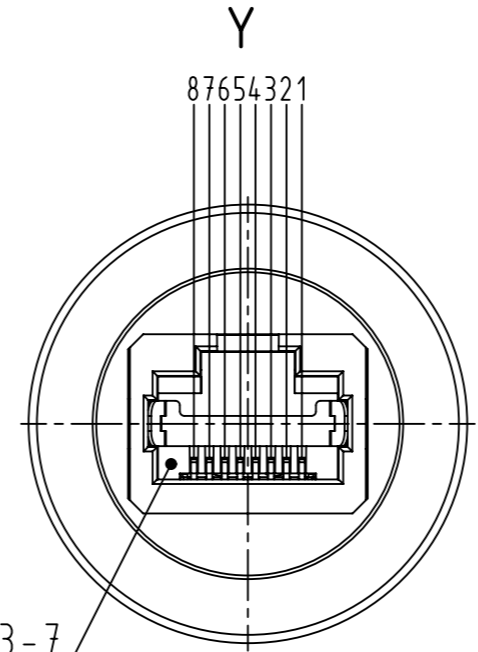

Loading plan acc. to  
TIA/EIA 5688

	All rights reserved	Created by	Inspected by	Standardisation	Date	State	
	Department EC PD - FR	DOUGE	BAGDIKIAN	HOFFMANN	2015-01-26	Final Release	
HARTING Electronics GmbH		Title				Doc-Key / ECM-Nr.	
D-32339 Espelkamp		har-port RJ45 coupler Cat.6 AWG 27/7				10022229/UGD/002/B 50000084055	
		Type	Number	Rev.		Page	
		TB	094545215XX	B		1/2	

	All Dimensions in mm Original Size DIN A3	Scale 1:1	Free size tol.	Ref.
	All rights reserved Department EC PD - FR	Created by DOUGE	Inspected by BAGDIKIAN	Standardisation HOFFMANN
HARTING Electronics GmbH D-32339 Espelkamp		Title har-port RJ45 coupler Cat.6 AWG 27/7		Date 2015-01-26
		Type TB	Number 094545215XX	State Final Release
			Doc-Key / ECM-Nr. 10022229/UGD/002/B 50000084055	Page 2/2
			Rev. B	