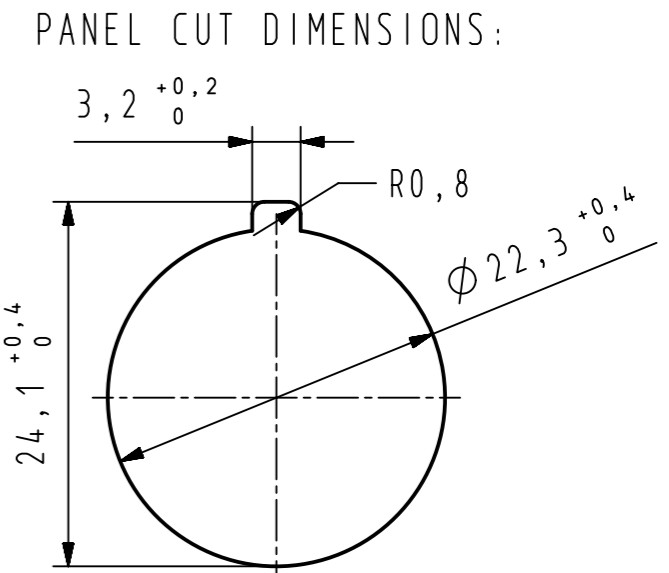

Loading plan acc. to  
TIA/EIA 5688

	All rights reserved	Created by	Inspected by	Standardisation	Date	State	
	Department EC PD - FR	DOUGE	BAGDIKIAN	HOFFMANN	2015-01-26	Final Release	
HARTING Electronics GmbH		Title				Doc-Key / ECM-Nr.	
D-32339 Espelkamp		har-port RJ45 coupler Cat.6 AWG 27/7				10022229/UGD/002/B 50000084055	
		Type	Number	Rev.		Page	
		TB	094545215XX	B		1/2	

	All Dimensions in mm Original Size DIN A3	Scale 1:1	Free size tol.	Ref.
	All rights reserved Department EC PD - FR	Created by DOUGE	Inspected by BAGDIKIAN	Standardisation HOFFMANN
HARTING Electronics GmbH D-32339 Espelkamp		Title har-port RJ45 coupler Cat.6 AWG 27/7		Date 2015-01-26
		Type TB	Number 094545215XX	State Final Release
			Doc-Key / ECM-Nr. 10022229/UGD/002/B 50000084055	Page 2/2
			Rev. B	