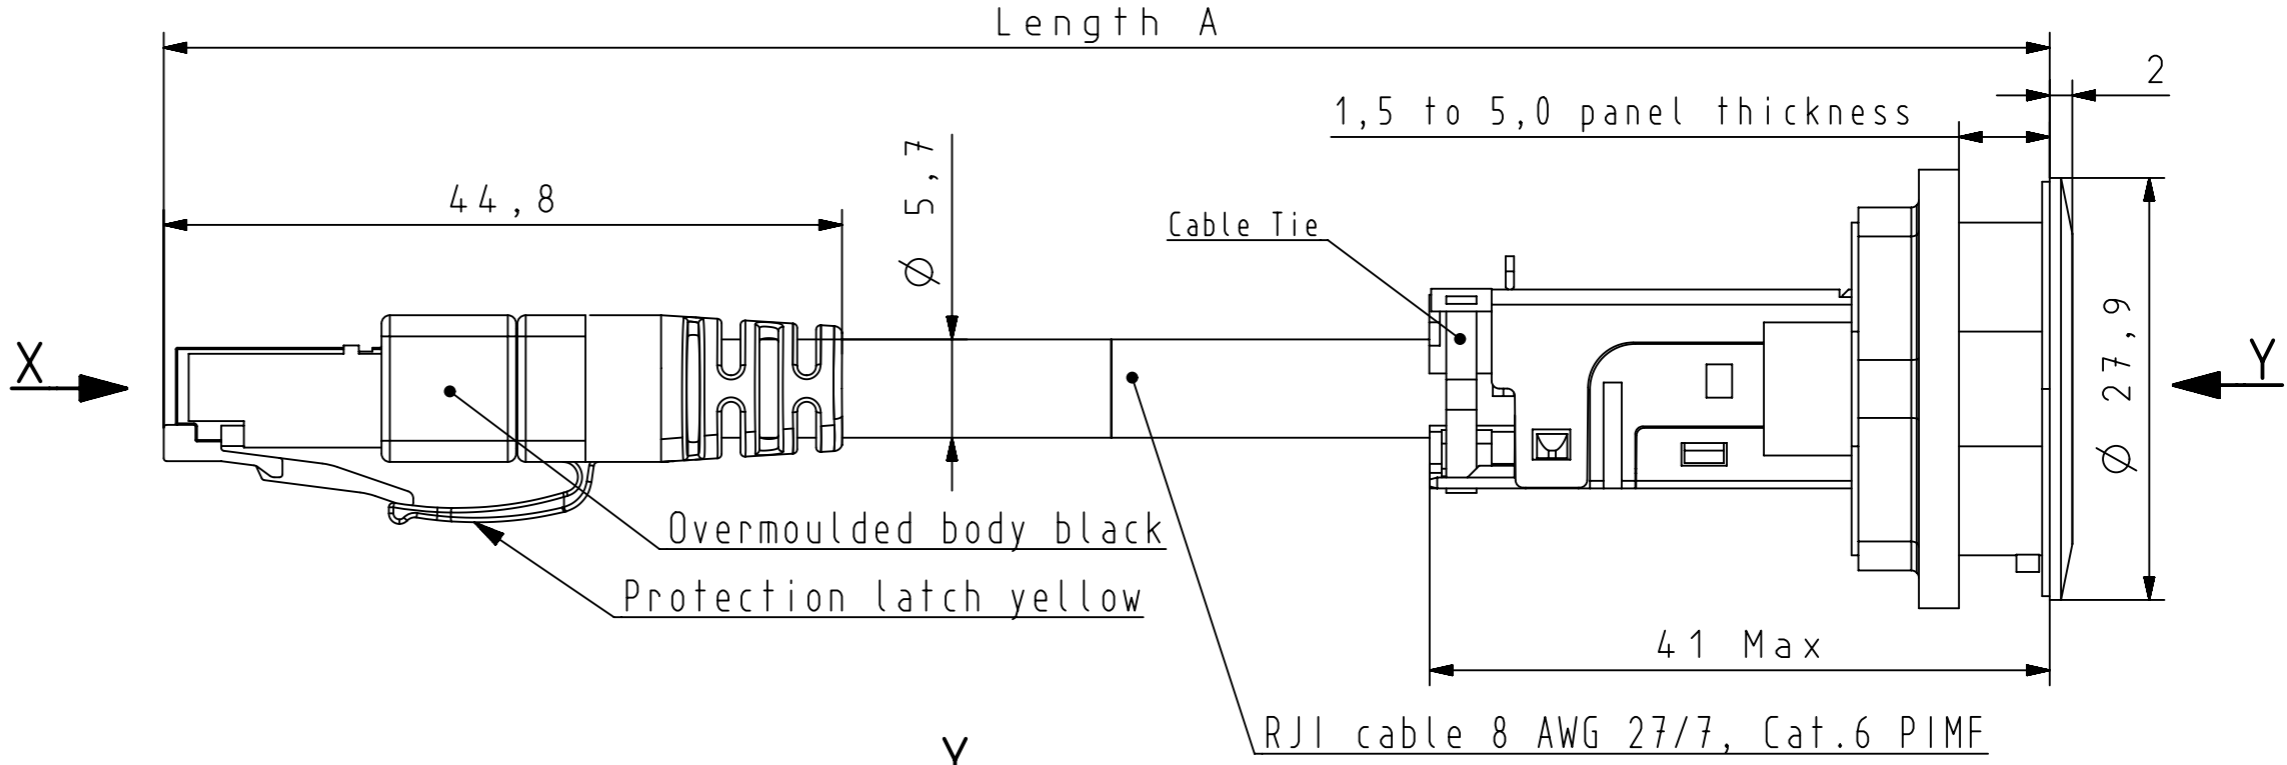

Loading plan acc. to  
TIA/EIA 5688

	All rights reserved	Created by	Inspected by	Standardisation	Date	State	
	Department EC PD - FR	DOUGE	BAGDIKIAN	HOFFMANN	2015-01-26	Final Release	
HARTING Electronics GmbH		Title				Doc-Key / ECM-Nr.	
D-32339 Espelkamp		har-port RJ45 coupler Cat.6 AWG 27/7				10022229/UGD/002/B 50000084055	
		Type	Number	Rev.		Page	
		TB	094545215XX	B		1/2	

	All Dimensions in mm Original Size DIN A3	Scale 1:1	Free size tol.	Ref.
	All rights reserved Department EC PD - FR	Created by DOUGE	Inspected by BAGDIKIAN	Standardisation HOFFMANN
HARTING Electronics GmbH D-32339 Espelkamp		Title har-port RJ45 coupler Cat.6 AWG 27/7		Date 2015-01-26
		Type TB	Number 094545215XX	State Final Release
			Doc-Key / ECM-Nr. 10022229/UGD/002/B 50000084055	Page 2/2
			Rev. B	