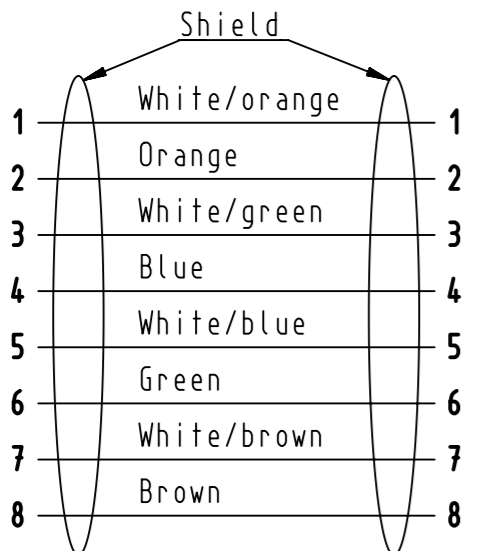

Loading plan acc. to  
TIA/EIA 5688

	All rights reserved	Created by	Inspected by	Standardisation	Date	State	
	Department EC PD - FR	DOUGE	BAGDIKIAN	HOFFMANN	2015-01-26	Final Release	
HARTING Electronics GmbH		Title				Doc-Key / ECM-Nr.	
D-32339 Espelkamp		har-port RJ45 coupler Cat.6 AWG 27/7				10022229/UGD/002/B 50000084055	
		Type	Number	Rev.		Page	
		TB	094545215XX	B		1/2	