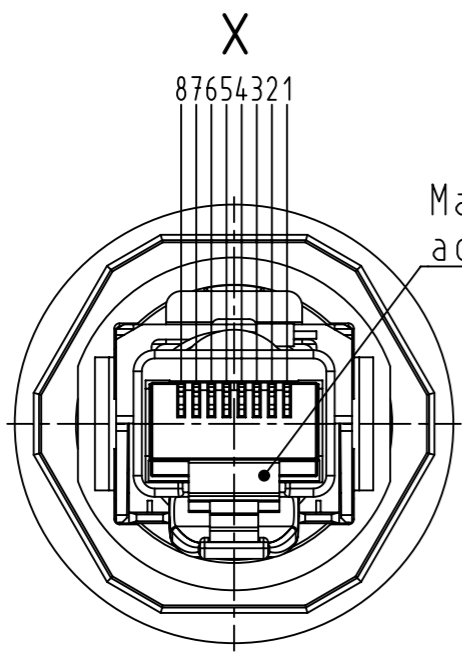

Loading plan acc. to  
TIA/EIA 5688

	All rights reserved	Created by	Inspected by	Standardisation	Date	State	
	Department EC PD - FR	DOUGE	BAGDIKIAN	HOFFMANN	2015-01-26	Final Release	
HARTING Electronics GmbH		Title				Doc-Key / ECM-Nr.	
D-32339 Espelkamp		har-port RJ45 coupler Cat.6 AWG 27/7				10022229/UGD/002/B 50000084055	
		Type	Number	Rev.		Page	
		TB	094545215XX	B		1/2	

	All Dimensions in mm Original Size DIN A3	Scale 1:1	Free size tol.	Ref.
	All rights reserved Department EC PD - FR	Created by DOUGE	Inspected by BAGDIKIAN	Standardisation HOFFMANN
HARTING Electronics GmbH D-32339 Espelkamp		Title har-port RJ45 coupler Cat.6 AWG 27/7		Date 2015-01-26
		Type TB	Number 094545215XX	State Final Release
			Doc-Key / ECM-Nr. 10022229/UGD/002/B 50000084055	Page 2/2
			Rev. B	