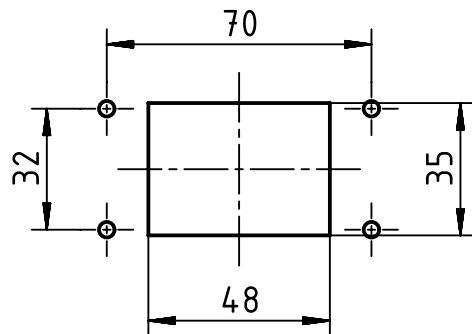

panel cut out (1:2)

	All rights reserved Department EL PD - CN HARTING Electric GmbH & Co. KG D-32339 Espelkamp	All Dimensions in mm Original Size DIN A4	Scale 1:1 Free size tol.	Ref. Sub.
			Created by LONGL Inspected by DINGB Standardisation TIEMANNA	Date 2017-06-12 State Final Release
Title Han 6M-Base Panel 1 Lever IP67			Doc-Key / ECM-Nr. 100722359/UGD/002/B 500000120785	
Type TB		Number 09 37 006 1301		Rev. B Page 1/1