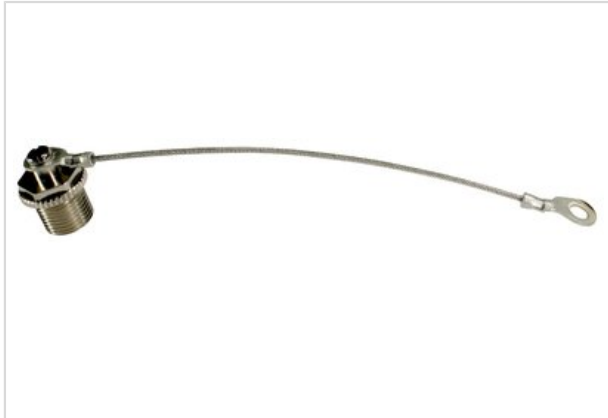

## blinding cap for male with cable clip

Part number	21 01 000 0038
Specification	blinding cap for male with cable clip
HARTING eCatalogue	<a href="https://b2b.harting.com/21010000038">https://b2b.harting.com/21010000038</a>

### Identification

Category	Accessories
Series	Circular connectors M12
Type of accessory	Cap
Description of the accessory	for male inserts with cable clip

### Material properties

Material (accessories)	Metal
RoHS	compliant with exemption
RoHS exemptions	6(c): Copper alloy containing up to 4 % lead by weight
ELV status	compliant with exemption
China RoHS	50
REACH Annex XVII substances	No
REACH ANNEX XIV substances	No
REACH SVHC substances	Yes
REACH SVHC substances	Lead

### Commercial data

Packaging size	1
Net weight	14 g
Country of origin	Germany
European customs tariff number	85389099
eCl@ss	27440208 Cap for industrial connectors