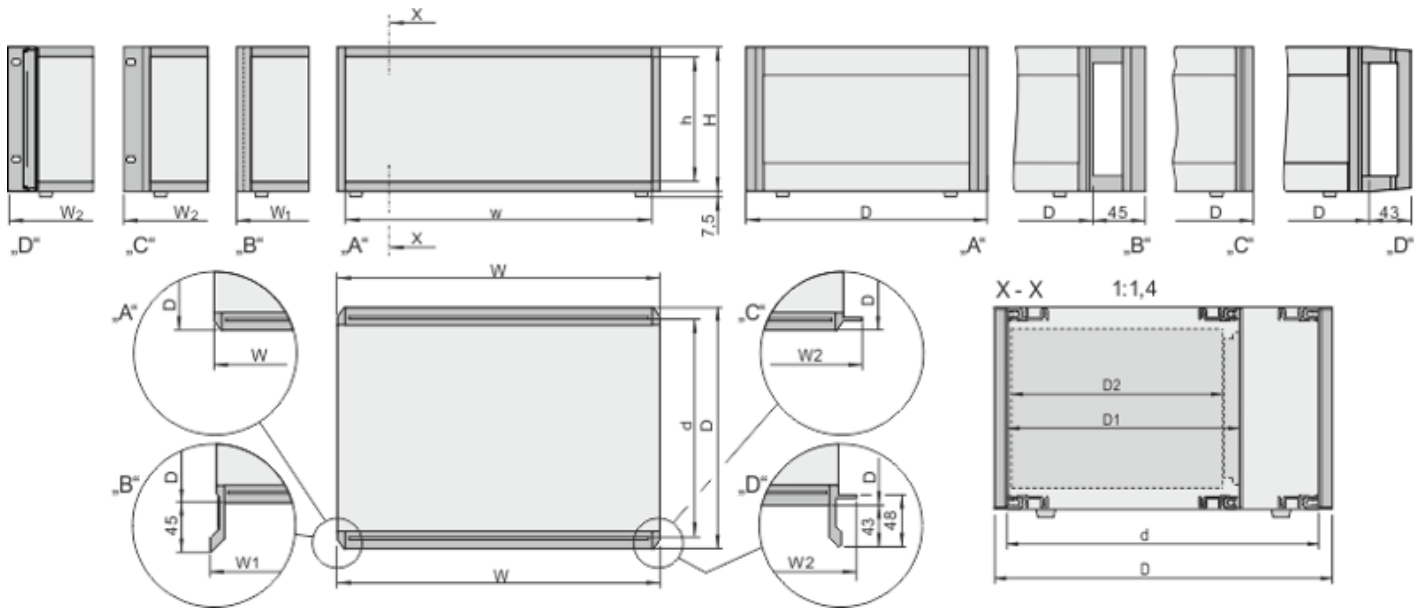

Desk-top cases – RatiopacPro

DIMENSION DRAWINGS RATIOPACPRO

RatiopacPRO with A - bezel; B - front handle; C - 19" mounting bracket; D - 19" mounting bracket with front handle

rppr6637

Dimensions table RatiopacPRO

| Height | | Width | | | | | |
|--------|------------|------------|------------|------------|-------------|-------------|------------|
| in U | H in mm | h in mm | w in HP | W in mm | w1 in mm | w2 in mm | w in mm |
| 2 | 88.10 | 67.90 | 28 | 164.42 | 177.62 | 198.12 | 142.82 |
| | | | 42 | 235.54 | 248.74 | 269.24 | 213.94 |
| | | | 63 | 342.42 | 355.42 | 375.92 | 320.62 |
| | | | 84 | 448.90 | 462.10 | 482.60 | 427.30 |
| 3 | 132.55 | 112.35 | 28 | 164.42 | 177.62 | 198.12 | 142.82 |
| | | | 42 | 235.54 | 248.74 | 269.24 | 213.94 |
| | | | 63 | 342.42 | 355.42 | 375.92 | 320.62 |
| | | | 84 | 448.90 | 462.10 | 482.60 | 427.30 |
| 4 | 177.00 | 156.80 | 28 | 164.42 | 177.62 | 198.12 | 142.82 |
| | | | 42 | 235.54 | 248.74 | 269.24 | 213.94 |
| | | | 63 | 342.42 | 355.42 | 375.92 | 320.62 |
| | | | 84 | 448.90 | 462.10 | 482.60 | 427.30 |
| 5 | 221.45 | 201.25 | 28 | 164.42 | 177.62 | 198.12 | 142.82 |
| | | | 42 | 235.54 | 248.74 | 269.24 | 213.94 |
| | | | 63 | 342.42 | 355.42 | 375.92 | 320.62 |
| | | | 84 | 448.90 | 462.10 | 482.60 | 427.30 |
| 6 | 265.90 | 245.70 | 28 | 164.42 | 177.62 | 198.12 | 142.82 |
| | | | 42 | 235.54 | 248.74 | 269.24 | 213.94 |
| | | | 63 | 342.42 | 355.42 | 375.92 | 320.62 |
| | | | 84 | 448.90 | 462.10 | 482.60 | 427.30 |