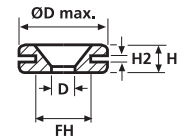

Durchführungstüllen

Hauptmerkmale

HellermannTyton Durchführungstüllen aus cadmiumfreiem Weich-PVC oder Polyethylen bieten eine große Auswahl an Formen und Größen. Sie sind beständig gegen verschiedenste Mineralien und Umwelteinflüsse.

Anwendungen

Überall, wo Leitungen und Kabel durch Ausgänge und Durchbrüche geführt werden, bieten HellermannTyton Durchführungstüllen hervorragenden mechanischen Schutz.

Materialdaten

Material	Weich-PVC (PVC), cadmiumfrei
Brandschutzeigenschaften	entspricht UL94 V2
Betriebstemperatur	-30 °C bis +60 °C
Härte Shore-A	56±5

HV1401

Technische Daten