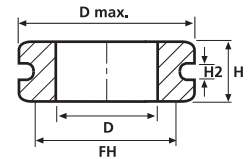

HV1502

HV1606 bis HV1608

Technische Daten

Art.-Nr.	Typ	Ø D max.	Ø Befestigungsloch (FH)	Ø D	Höhe (H)	Höhe (H2)	Material	Farbe
633-01010	HV1101	25,5	19,0	12,0	10,0	1,6	PVC	Schwarz (BK)
633-02010	HV1201	9,5	6,4	4,0	5,6	1,6	PVC	Schwarz (BK)
633-02020	HV1201B	9,5	6,4	4,0	6,5	2,5	PVC	Schwarz (BK)
633-02030	HV1203	17,5	12,0	10,0	6,8	2,0	PVC	Schwarz (BK)
633-02040	HV1204	17,5	12,0	10,0	8,8	4,0	PVC	Schwarz (BK)
633-02050	HV1205	17,5	13,5	10,0	8,7	4,0	PVC	Schwarz (BK)
633-02060	HV1206	17,5	12,0	10,0	10,8	6,0	PVC	Schwarz (BK)
633-02070	HV1207	14,0	10,0	6,0	6,4	1,5	PVC	Schwarz (BK)
633-02080	HV1208	14,0	9,5	8,0	8,0	1,5	PVC	Schwarz (BK)
633-02090	HV1209	11,0	9,0	4,0	5,5	1,5	PVC	Schwarz (BK)
633-02100	HV1210	15,0	9,0	6,0	10,5	2,0	PVC	Schwarz (BK)
633-02120	HV1212	9,0	6,0	4,0	7,0	1,0	PVC	Schwarz (BK)
633-02150	HV1215	10,0	8,0	6,0	5,0	1,0	PVC	Schwarz (BK)
633-02160	HV1216	14,5	8,0	5,0	6,5	1,5	PVC	Schwarz (BK)
633-02180	HV1218	14,0	10,0	6,0	9,0	4,0	PVC	Schwarz (BK)
633-03010	HV1301	15,9	11,0	8,0	7,0	1,0	PVC	Schwarz (BK)
633-03020	HV1302	15,9	11,0	8,0	9,0	3,0	PVC	Schwarz (BK)
633-03030	HV1303	15,9	11,0	8,0	6,4	1,6	PVC	Schwarz (BK)
633-03040	HV1304	15,9	11,0	8,0	10,8	6,0	PVC	Schwarz (BK)
633-03050	HV1305	24,0	18,0	14,0	7,0	3,0	PVC	Schwarz (BK)
633-03059	HV1305	24,0	18,0	14,0	7,0	3,0	PVC	Weiß (WH)
633-04010	HV1401	15,9	9,5	5,0	4,8	0,8	PVC	Schwarz (BK)
633-04020	HV1402	23,0	18,5	6,0	7,0	2,0	PVC	Schwarz (BK)
633-06068	HV1606	31,0	25,0	17,0	11,0	3,0	PVC	Grau (GY)
633-06078	HV1607	43,0	37,0	29,0	11,0	3,0	PVC	Grau (GY)
633-06088	HV1608	58,0	52,0	44,0	11,0	3,0	PVC	Grau (GY)
633-05020	HV1502	11,5	8,0	6,5	8,0	1,5	PVC	Schwarz (BK)

Alle Maße in mm. Technische Änderungen vorbehalten.