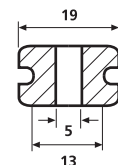

HV1502

HV1606 bis HV1608

Technische Daten

Art.-Nr.	Typ	Ø D max.	Ø Befestigungsloch (FH)	Ø D	Höhe (H)	Höhe (H2)	Material	Farbe
633-01010	HV1101	25,5	19,0	12,0	10,0	1,6	PVC	Schwarz (BK)
633-02010	HV1201	9,5	6,4	4,0	5,6	1,6	PVC	Schwarz (BK)
633-02020	HV1201B	9,5	6,4	4,0	6,5	2,5	PVC	Schwarz (BK)
633-02030	HV1203	17,5	12,0	10,0	6,8	2,0	PVC	Schwarz (BK)
633-02040	HV1204	17,5	12,0	10,0	8,8	4,0	PVC	Schwarz (BK)
633-02050	HV1205	17,5	13,5	10,0	8,7	4,0	PVC	Schwarz (BK)
633-02060	HV1206	17,5	12,0	10,0	10,8	6,0	PVC	Schwarz (BK)
633-02070	HV1207	14,0	10,0	6,0	6,4	1,5	PVC	Schwarz (BK)
633-02080	HV1208	14,0	9,5	8,0	8,0	1,5	PVC	Schwarz (BK)
633-02090	HV1209	11,0	9,0	4,0	5,5	1,5	PVC	Schwarz (BK)
633-02100	HV1210	15,0	9,0	6,0	10,5	2,0	PVC	Schwarz (BK)
633-02120	HV1212	9,0	6,0	4,0	7,0	1,0	PVC	Schwarz (BK)
633-02150	HV1215	10,0	8,0	6,0	5,0	1,0	PVC	Schwarz (BK)
633-02160	HV1216	14,5	8,0	5,0	6,5	1,5	PVC	Schwarz (BK)
633-02180	HV1218	14,0	10,0	6,0	9,0	4,0	PVC	Schwarz (BK)
633-03010	HV1301	15,9	11,0	8,0	7,0	1,0	PVC	Schwarz (BK)
633-03020	HV1302	15,9	11,0	8,0	9,0	3,0	PVC	Schwarz (BK)
633-03030	HV1303	15,9	11,0	8,0	6,4	1,6	PVC	Schwarz (BK)
633-03040	HV1304	15,9	11,0	8,0	10,8	6,0	PVC	Schwarz (BK)
633-03050	HV1305	24,0	18,0	14,0	7,0	3,0	PVC	Schwarz (BK)
633-03059	HV1305	24,0	18,0	14,0	7,0	3,0	PVC	Weiß (WH)
633-04010	HV1401	15,9	9,5	5,0	4,8	0,8	PVC	Schwarz (BK)
633-04020	HV1402	23,0	18,5	6,0	7,0	2,0	PVC	Schwarz (BK)
633-06068	HV1606	31,0	25,0	17,0	11,0	3,0	PVC	Grau (GY)
633-06078	HV1607	43,0	37,0	29,0	11,0	3,0	PVC	Grau (GY)
633-06088	HV1608	58,0	52,0	44,0	11,0	3,0	PVC	Grau (GY)
633-05020	HV1502	11,5	8,0	6,5	8,0	1,5	PVC	Schwarz (BK)

Alle Maße in mm. Technische Änderungen vorbehalten.