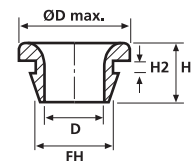

HV1502

HV1606 bis HV1608

Technische Daten

Art.-Nr.	Typ	Ø D max.	Ø Befestigungsloch (FH)	Ø D	Höhe (H)	Höhe (H2)	Material	Farbe
633-01010	HV1101	25,5	19,0	12,0	10,0	1,6	PVC	Schwarz (BK)
633-02010	HV1201	9,5	6,4	4,0	5,6	1,6	PVC	Schwarz (BK)
633-02020	HV1201B	9,5	6,4	4,0	6,5	2,5	PVC	Schwarz (BK)
633-02030	HV1203	17,5	12,0	10,0	6,8	2,0	PVC	Schwarz (BK)
633-02040	HV1204	17,5	12,0	10,0	8,8	4,0	PVC	Schwarz (BK)
633-02050	HV1205	17,5	13,5	10,0	8,7	4,0	PVC	Schwarz (BK)
633-02060	HV1206	17,5	12,0	10,0	10,8	6,0	PVC	Schwarz (BK)
633-02070	HV1207	14,0	10,0	6,0	6,4	1,5	PVC	Schwarz (BK)
633-02080	HV1208	14,0	9,5	8,0	8,0	1,5	PVC	Schwarz (BK)
633-02090	HV1209	11,0	9,0	4,0	5,5	1,5	PVC	Schwarz (BK)
633-02100	HV1210	15,0	9,0	6,0	10,5	2,0	PVC	Schwarz (BK)
633-02120	HV1212	9,0	6,0	4,0	7,0	1,0	PVC	Schwarz (BK)
633-02150	HV1215	10,0	8,0	6,0	5,0	1,0	PVC	Schwarz (BK)
633-02160	HV1216	14,5	8,0	5,0	6,5	1,5	PVC	Schwarz (BK)
633-02180	HV1218	14,0	10,0	6,0	9,0	4,0	PVC	Schwarz (BK)
633-03010	HV1301	15,9	11,0	8,0	7,0	1,0	PVC	Schwarz (BK)
633-03020	HV1302	15,9	11,0	8,0	9,0	3,0	PVC	Schwarz (BK)
633-03030	HV1303	15,9	11,0	8,0	6,4	1,6	PVC	Schwarz (BK)
633-03040	HV1304	15,9	11,0	8,0	10,8	6,0	PVC	Schwarz (BK)
633-03050	HV1305	24,0	18,0	14,0	7,0	3,0	PVC	Schwarz (BK)
633-03059	HV1305	24,0	18,0	14,0	7,0	3,0	PVC	Weiß (WH)
633-04010	HV1401	15,9	9,5	5,0	4,8	0,8	PVC	Schwarz (BK)
633-04020	HV1402	23,0	18,5	6,0	7,0	2,0	PVC	Schwarz (BK)
633-06068	HV1606	31,0	25,0	17,0	11,0	3,0	PVC	Grau (GY)
633-06078	HV1607	43,0	37,0	29,0	11,0	3,0	PVC	Grau (GY)
633-06088	HV1608	58,0	52,0	44,0	11,0	3,0	PVC	Grau (GY)
633-05020	HV1502	11,5	8,0	6,5	8,0	1,5	PVC	Schwarz (BK)

Alle Maße in mm. Technische Änderungen vorbehalten.