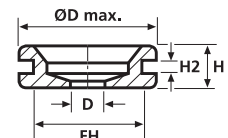

Durchführungstüllen

Hauptmerkmale

HellermannTyton Durchführungstüllen aus cadmiumfreiem Weich-PVC oder Polyethylen bieten eine große Auswahl an Formen und Größen. Sie sind beständig gegen verschiedenste Mineralien und Umwelteinflüsse.

Anwendungen

Überall, wo Leitungen und Kabel durch Ausgänge und Durchbrüche geführt werden, bieten HellermannTyton Durchführungstüllen hervorragenden mechanischen Schutz.

Materialdaten

Material	Weich-PVC (PVC), cadmiumfrei
Brandschutzeigenschaften	entspricht UL94 V2
Betriebstemperatur	-30 °C bis +60 °C
Härte Shore-A	56±5

HV1402

Technische Daten