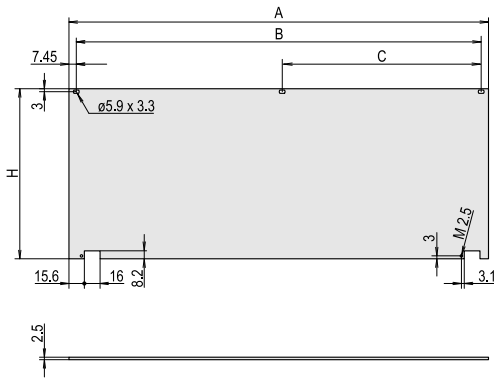

04295001

DELIVERY COMPRISES (kit)

Item	Qty		Description
	Unshielded	Shielded	
1	1	-	Front panel, hinged, Al, 2.5 mm, anodised, cut edges plain
1a	-	1	Front panel, U profile, hinged, Al, 2.5 mm, front anodised, rear iridescent green chromated
2	2	3	Hinge, Zn die-cast, nickel-plated
3	2	3	Sleeve, PA
4	2	3	Knurled screw M2.5 x 12.3, nickel-plated
5	-	1	EMC textile gasket, core: foam, sleeve: textile cladding with CuNi coating
6	1	1	Assembly kit

04602080

NOTE

- Unshielded: Dimension C for 84 HP only

Unshielded

Shielded

04602079

ORDER INFORMATION

Dimensions							Shielded	Unshielded
Height	Width	A	B	C	D	H	Part no.	Part no.
U	HP	mm	mm	mm	mm	mm		
3	28	141.9	127.0	-	-	128.4	20848-608	20838-280
3	42	213.0	198.1	101.6	86.4	128.4	20848-599	20838-271
3	63	319.7	304.8	157.5	137.2	128.4	20848-600	20838-272
3	84	426.4	411.5	208.3 ¹⁾	193.0	128.4	20848-601	20838-273
4	42	213.0	198.1	101.6	86.4	172.9	20848-605	20838-277
4	63	319.7	304.8	157.5	137.2	172.9	20848-606	20838-278
4	84	426.4	411.5	208.3 ¹⁾	193.0	172.9	20848-607	20838-279
6	28	141.9	127.0	-	-	261.8	20848-696	-
6	42	213.0	198.1	101.6	86.4	261.8	20848-602	20838-274
6	63	319.7	304.8	157.5	137.2	261.8	20848-603	20838-275
6	84	426.4	411.5	208.3 ¹⁾	193.0	261.8	20848-604	20838-276

1) Dimension with unshielded front panel