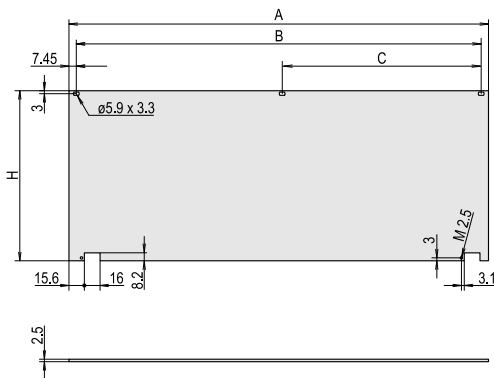

04295001

DELIVERY COMPRISES (kit)

Item	Qty		Description
	Unshielded	Shielded	
1	1	-	Front panel, hinged, Al, 2.5 mm, anodised, cut edges plain
1a	-	1	Front panel, U profile, hinged, Al, 2.5 mm, front anodised, rear iridescent green chromated
2	2	3	Hinge, Zn die-cast, nickel-plated
3	2	3	Sleeve, PA
4	2	3	Knurled screw M2.5 x 12.3, nickel-plated
5	-	1	EMC textile gasket, core: foam, sleeve: textile cladding with CuNi coating
6	1	1	Assembly kit

04602080

NOTE

- Unshielded: Dimension C for 84 HP only

Unshielded

Shielded

04602079

ORDER INFORMATION

Dimensions							Shielded	Unshielded
Height	Width	A	B	C	D	H	Part no.	Part no.
U	HP	mm	mm	mm	mm	mm		
3	28	141.9	127.0	-	-	128.4	20848-608	20838-280
3	42	213.0	198.1	101.6	86.4	128.4	20848-599	20838-271
3	63	319.7	304.8	157.5	137.2	128.4	20848-600	20838-272
3	84	426.4	411.5	208.3 ¹⁾	193.0	128.4	20848-601	20838-273
4	42	213.0	198.1	101.6	86.4	172.9	20848-605	20838-277
4	63	319.7	304.8	157.5	137.2	172.9	20848-606	20838-278
4	84	426.4	411.5	208.3 ¹⁾	193.0	172.9	20848-607	20838-279
6	28	141.9	127.0	-	-	261.8	20848-696	-
6	42	213.0	198.1	101.6	86.4	261.8	20848-602	20838-274
6	63	319.7	304.8	157.5	137.2	261.8	20848-603	20838-275
6	84	426.4	411.5	208.3 ¹⁾	193.0	261.8	20848-604	20838-276

1) Dimension with unshielded front panel